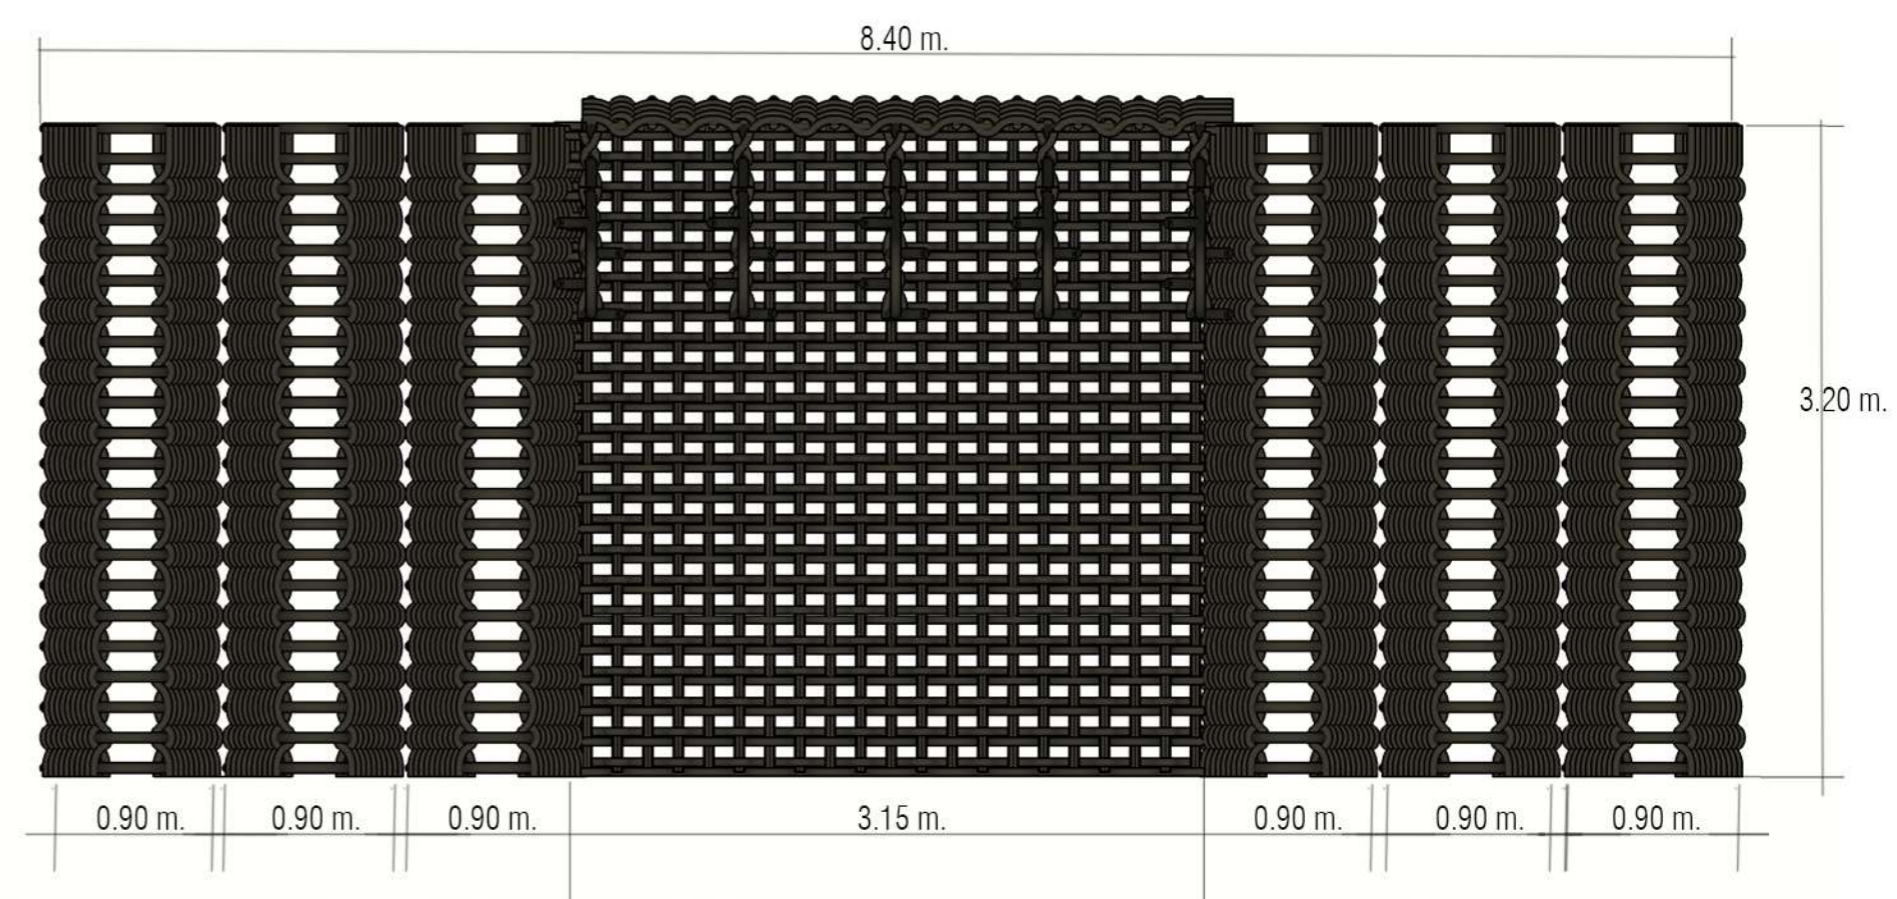

The Black Mat

The Black Mat provokes the visitors to sense between the industrial materials that feel brut to be the tender feeling of the playground space. The users can sit, walk through the poles, laydown and crawl with this. The black& dark mat emerging on the yards invites visitors to test the softness with hard colors.

The main material is insulation tube or EPDM based elastomeric thermal insulation, which can be reused from the construction, if possible.

The mat is assembled by the woven elastic flex tubes.

The iron wired covered by the flex tube is main arch, and the flex tube are used to make the woven, which reinforce the whole part like tunnel.

This installation is an allegory of the adaptation from the industrial fixture to the intimate enjoyment.