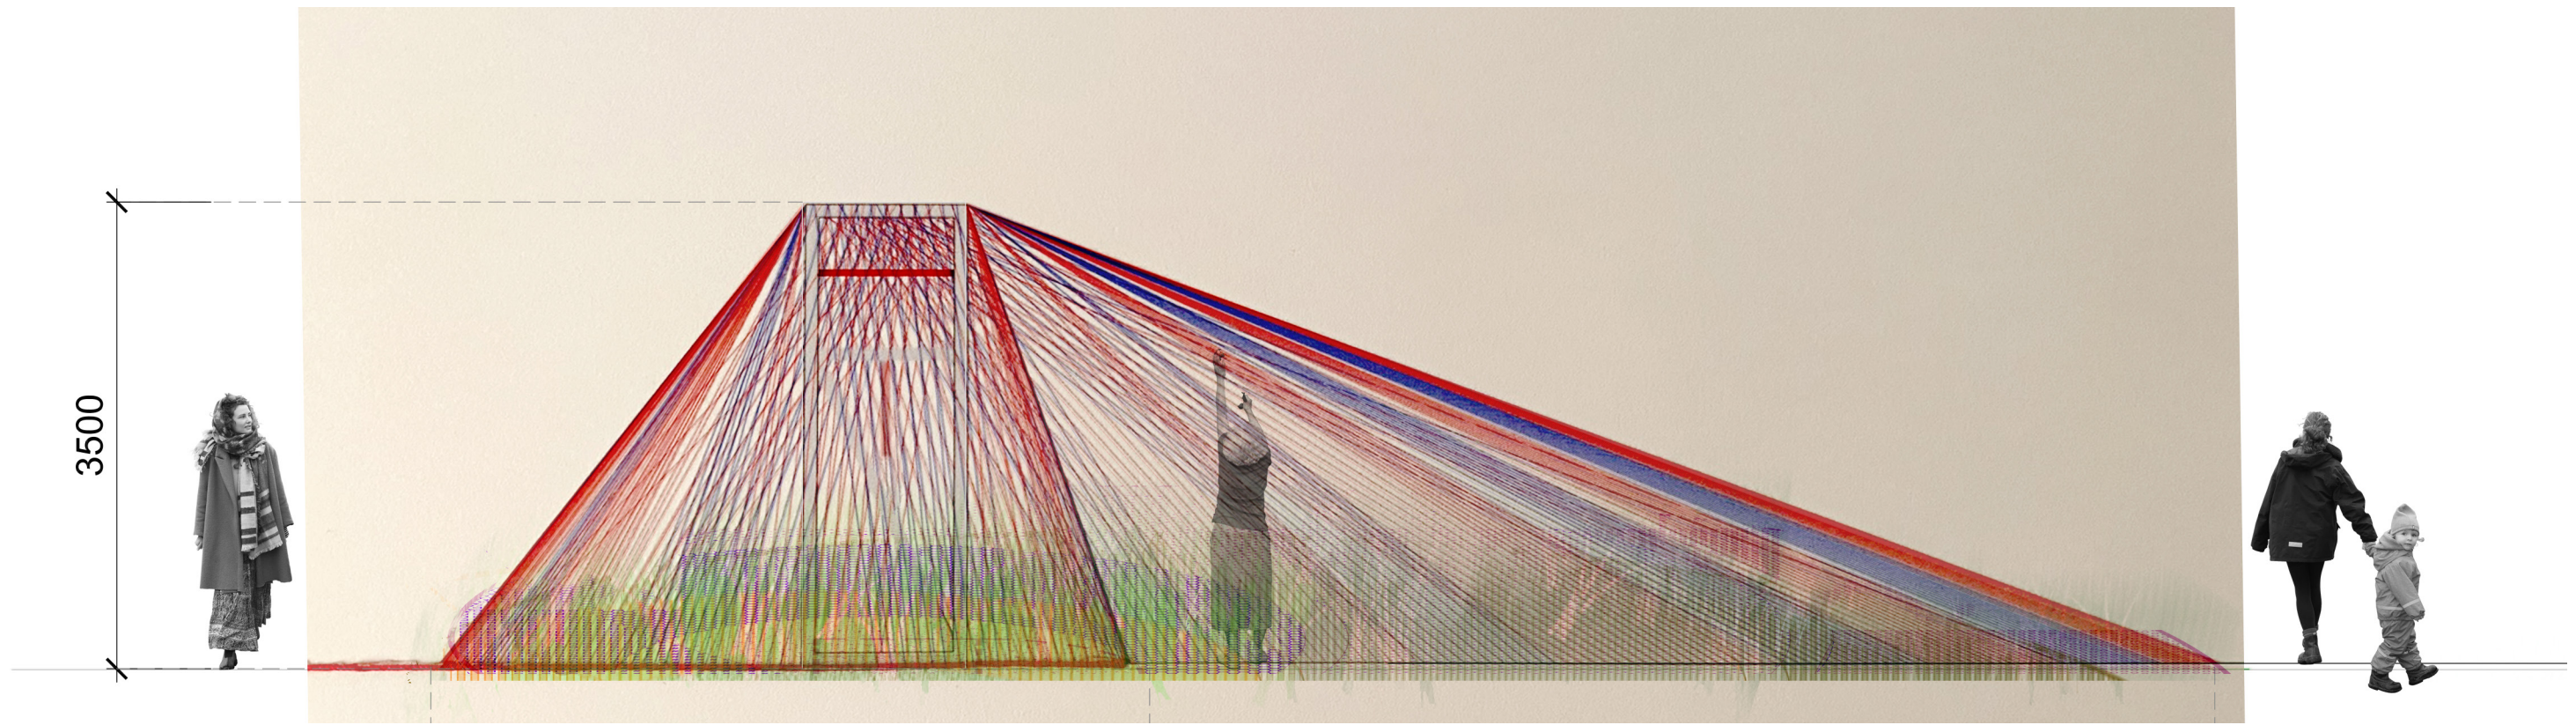

The Humble Seashell

Seashells exemplify resilience, enduring ever-changing sea conditions while sheltering life. The installation's shape mimics the Nautilus shell, embodying the golden ratio – a symbol of ideal balance and beauty in both nature and design.

The Humble Seashell installation features strategically placed bungee cords that create a peek-a-boo effect, allowing glimpses of the garden while inviting visitors to enter from any point. Without a defined entry point, visitors must stretch the cords to pass through. The act of stretching the cords creates a tactile and interactive experience for visitors. The act also creates a sense of a resilient aliveness to the installation's boundaries as the cords return to their original form after each entry or exit.

The garden itself reflects the seashell's protective essence. Tall, wide grasses form the outer perimeter, shielding the vibrant native flowers in the middle perimeter. This layered design surrounds a peaceful area at the centre, offering a space of tranquillity and protection.

Garden elevation

Garden elevation

interior view