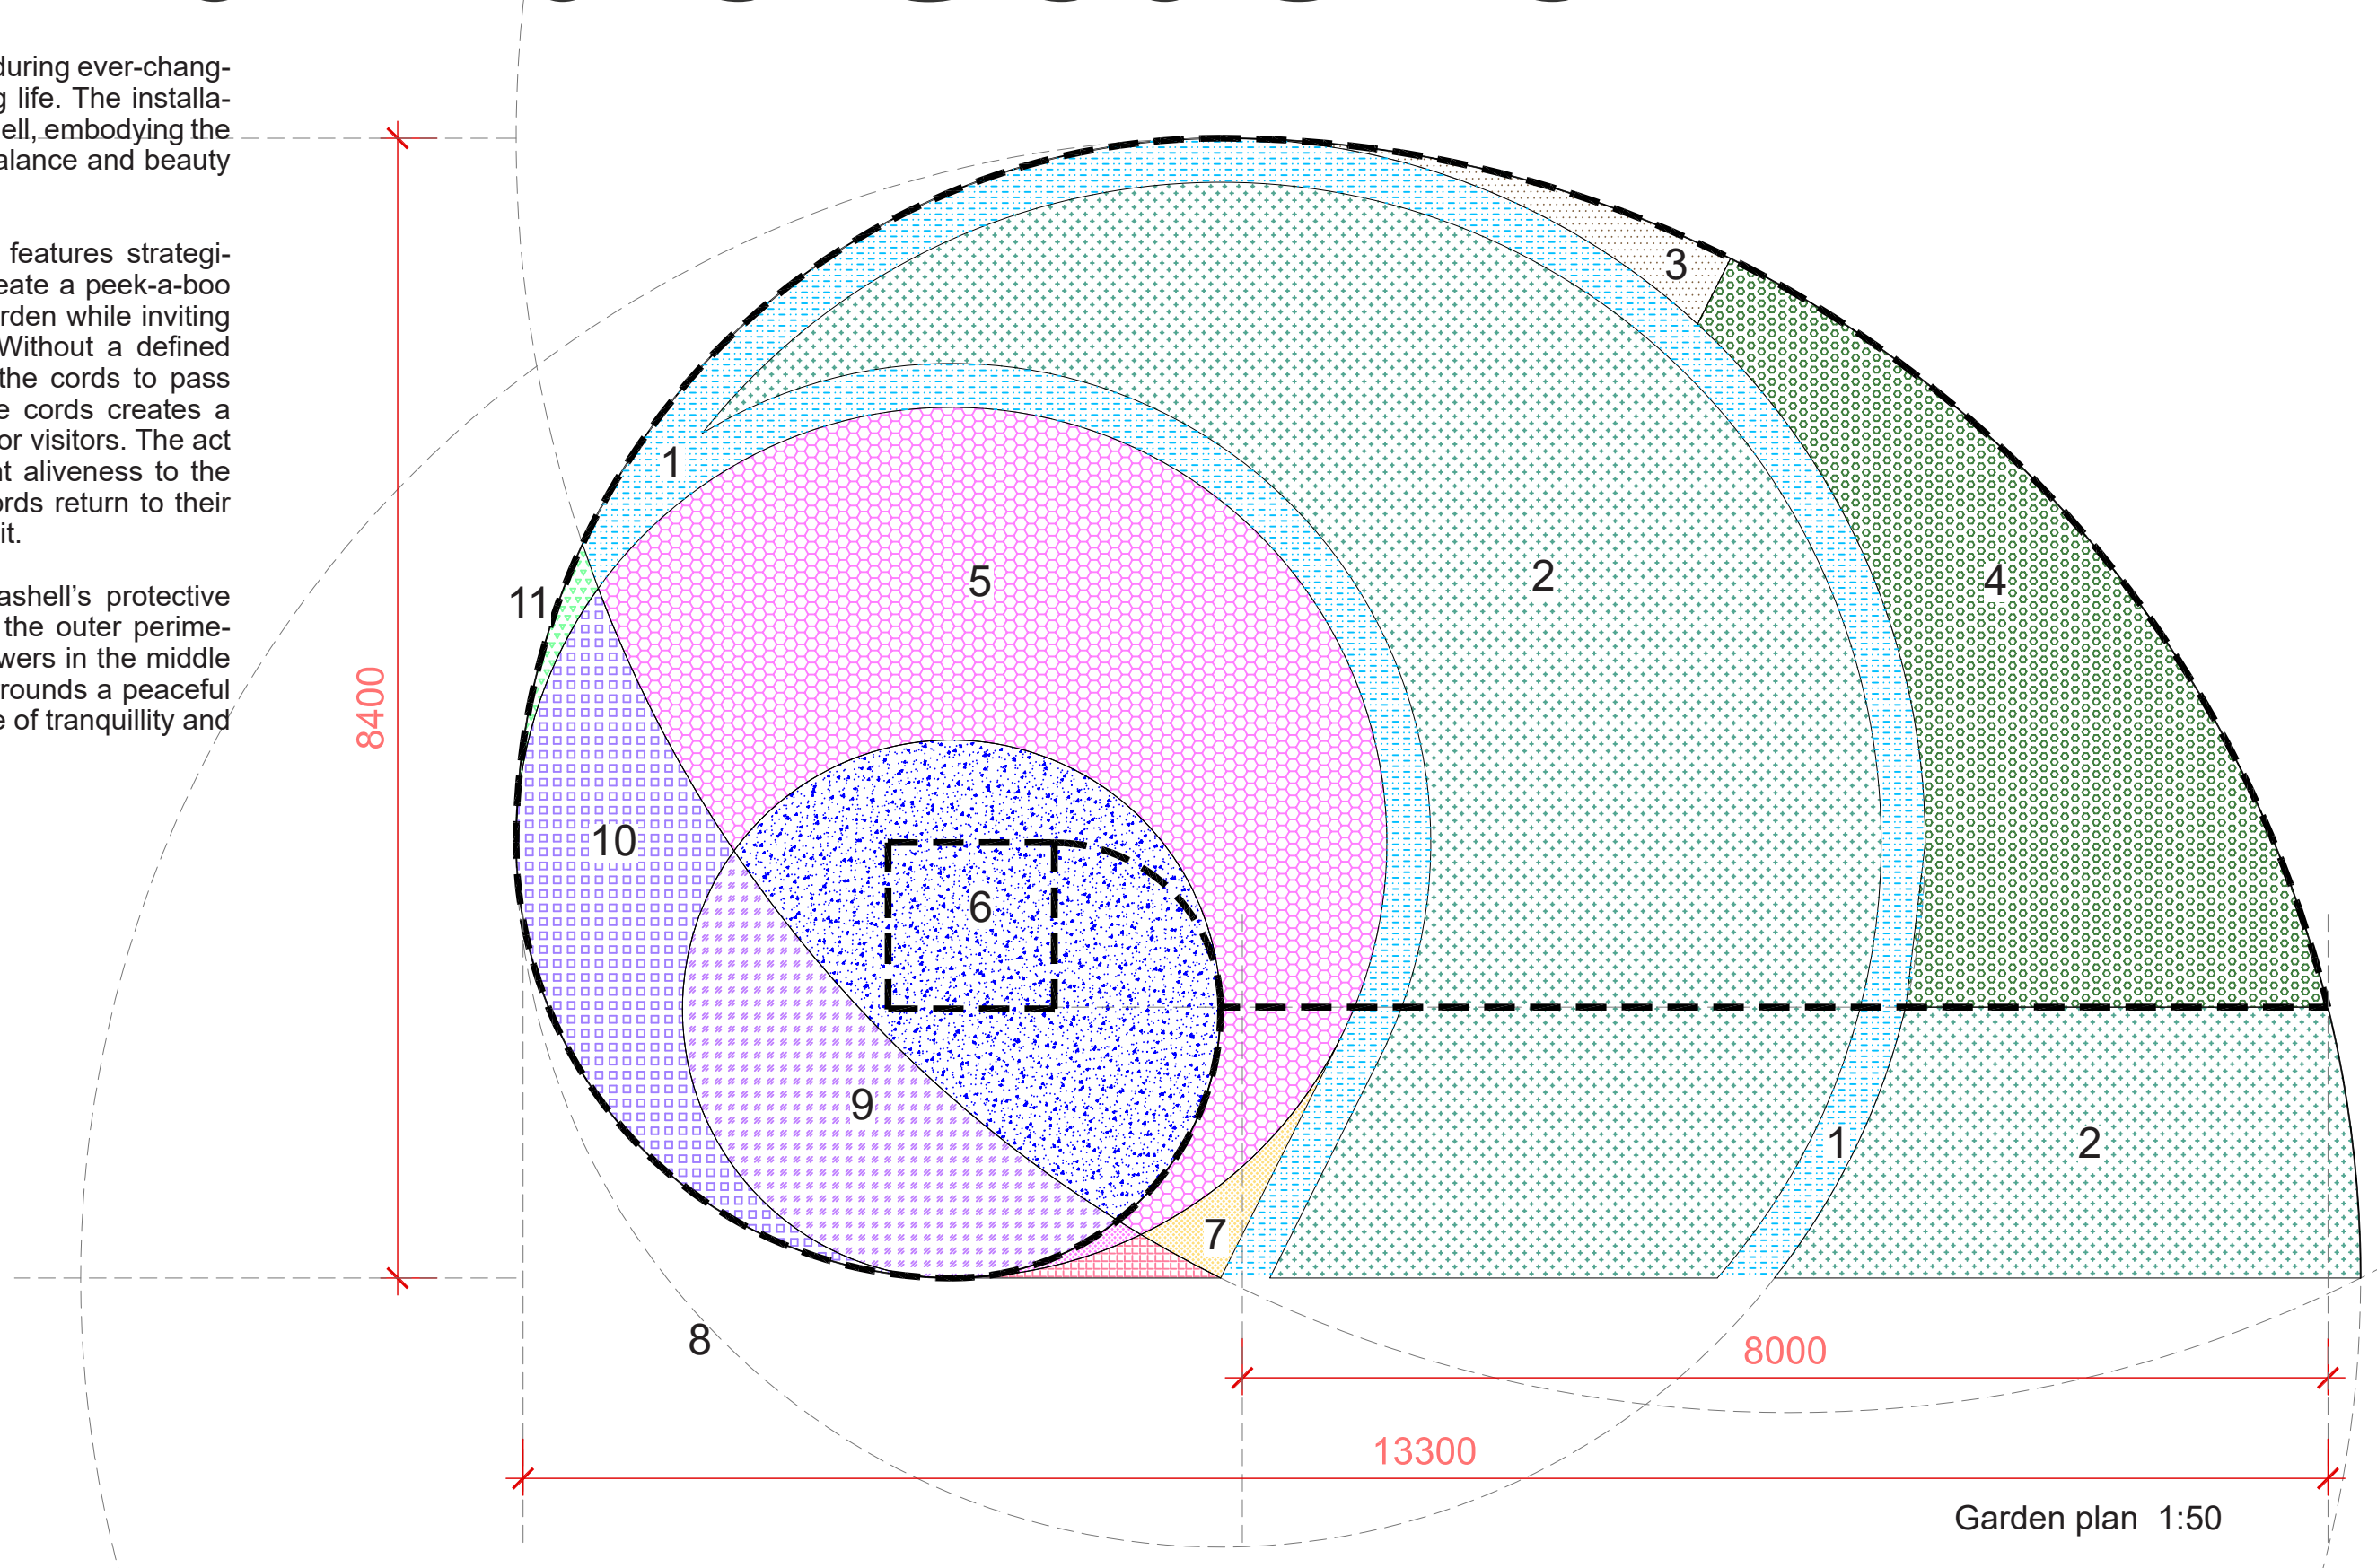

The Humble Seashell

Seashells exemplify resilience, enduring ever-changing sea conditions while sheltering life. The installation's shape mimics the Nautilus shell, embodying the golden ratio – a symbol of ideal balance and beauty in both nature and design.

The Humble Seashell installation features strategically placed bungee cords that create a peek-a-boo effect, allowing glimpses of the garden while inviting visitors to enter from any point. Without a defined entry point, visitors must stretch the cords to pass through. The act of stretching the cords creates a tactile and interactive experience for visitors. The act also creates a sense of a resilient aliveness to the installation's boundaries as the cords return to their original form after each entry or exit.

The garden itself reflects the seashell's protective essence. Tall, wide grasses form the outer perimeter, shielding the vibrant native flowers in the middle perimeter. This layered design surrounds a peaceful area at the centre, offering a space of tranquillity and protection.

Garden elevation

Garden elevation

interior view