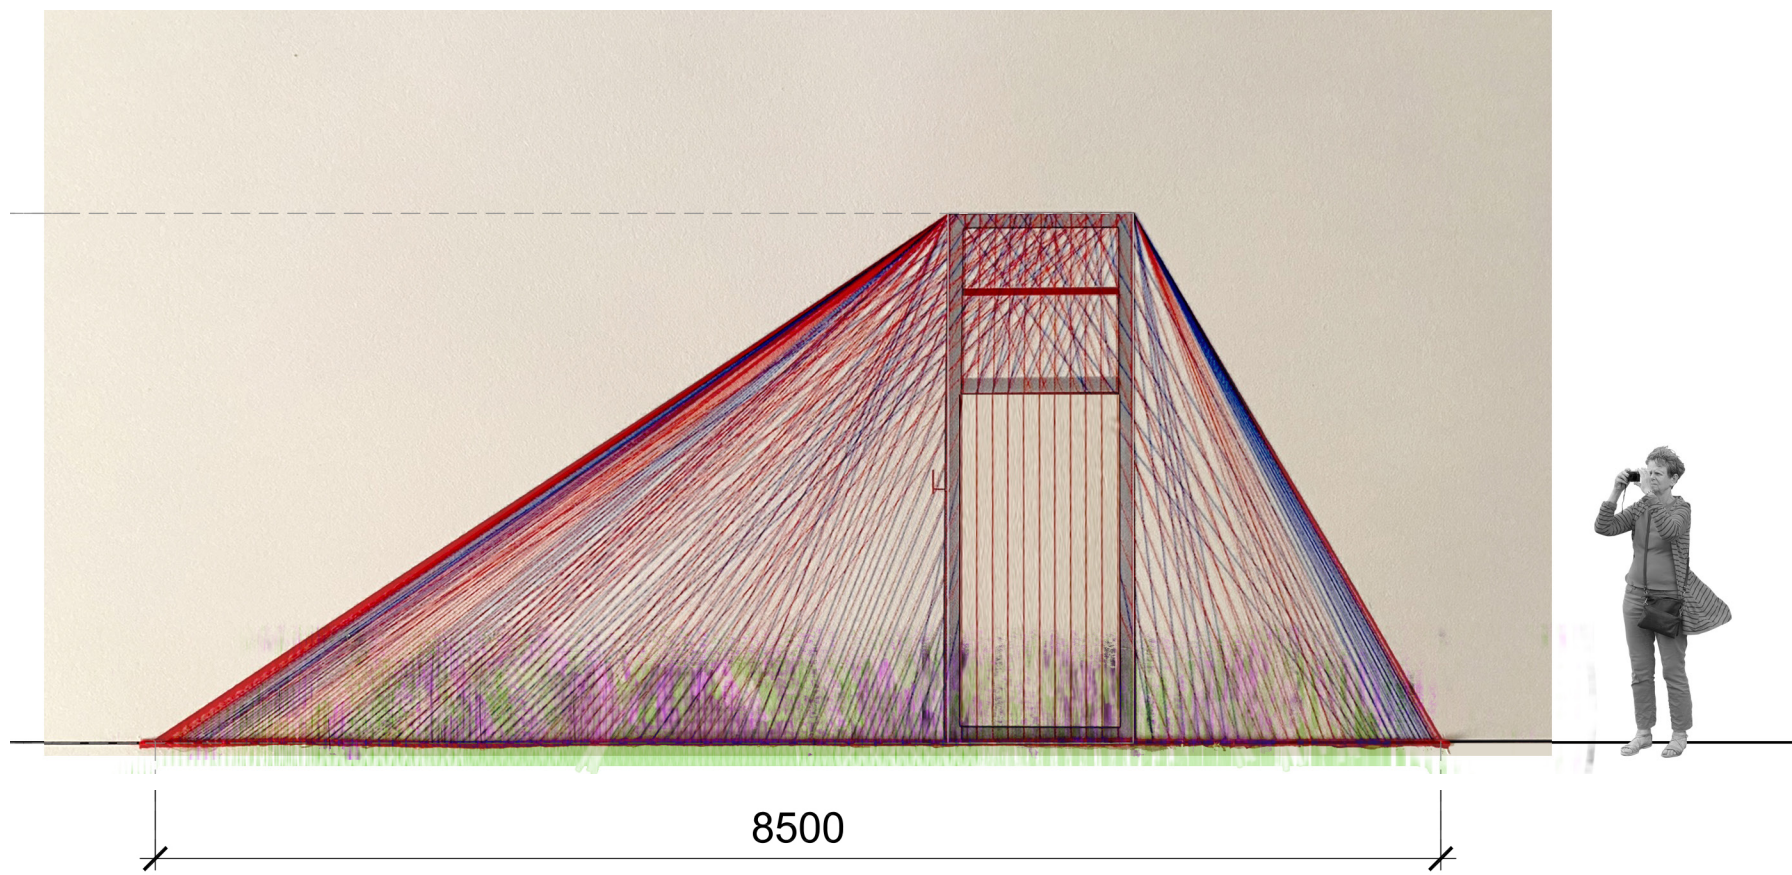

The Humble Seashell

Seashells exemplify resilience, enduring ever-changing sea conditions while sheltering life. The installation's shape mimics the Nautilus shell, embodying the golden ratio – a symbol of ideal balance and beauty in both nature and design.

The Humble Seashell installation features strategically placed bungee cords that create a peek-a-boo effect, allowing glimpses of the garden while inviting visitors to enter from any point. Without a defined entry point, visitors must stretch the cords to pass through. The act of stretching the cords creates a tactile and interactive experience for visitors. The act also creates a sense of a resilient aliveness to the installation's boundaries as the cords return to their original form after each entry or exit.

The garden itself reflects the seashell's protective essence. Tall, wide grasses form the outer perimeter, shielding the vibrant native flowers in the middle perimeter. This layered design surrounds a peaceful area at the centre, offering a space of tranquillity and protection.

Garden elevation

Garden elevation

interior view