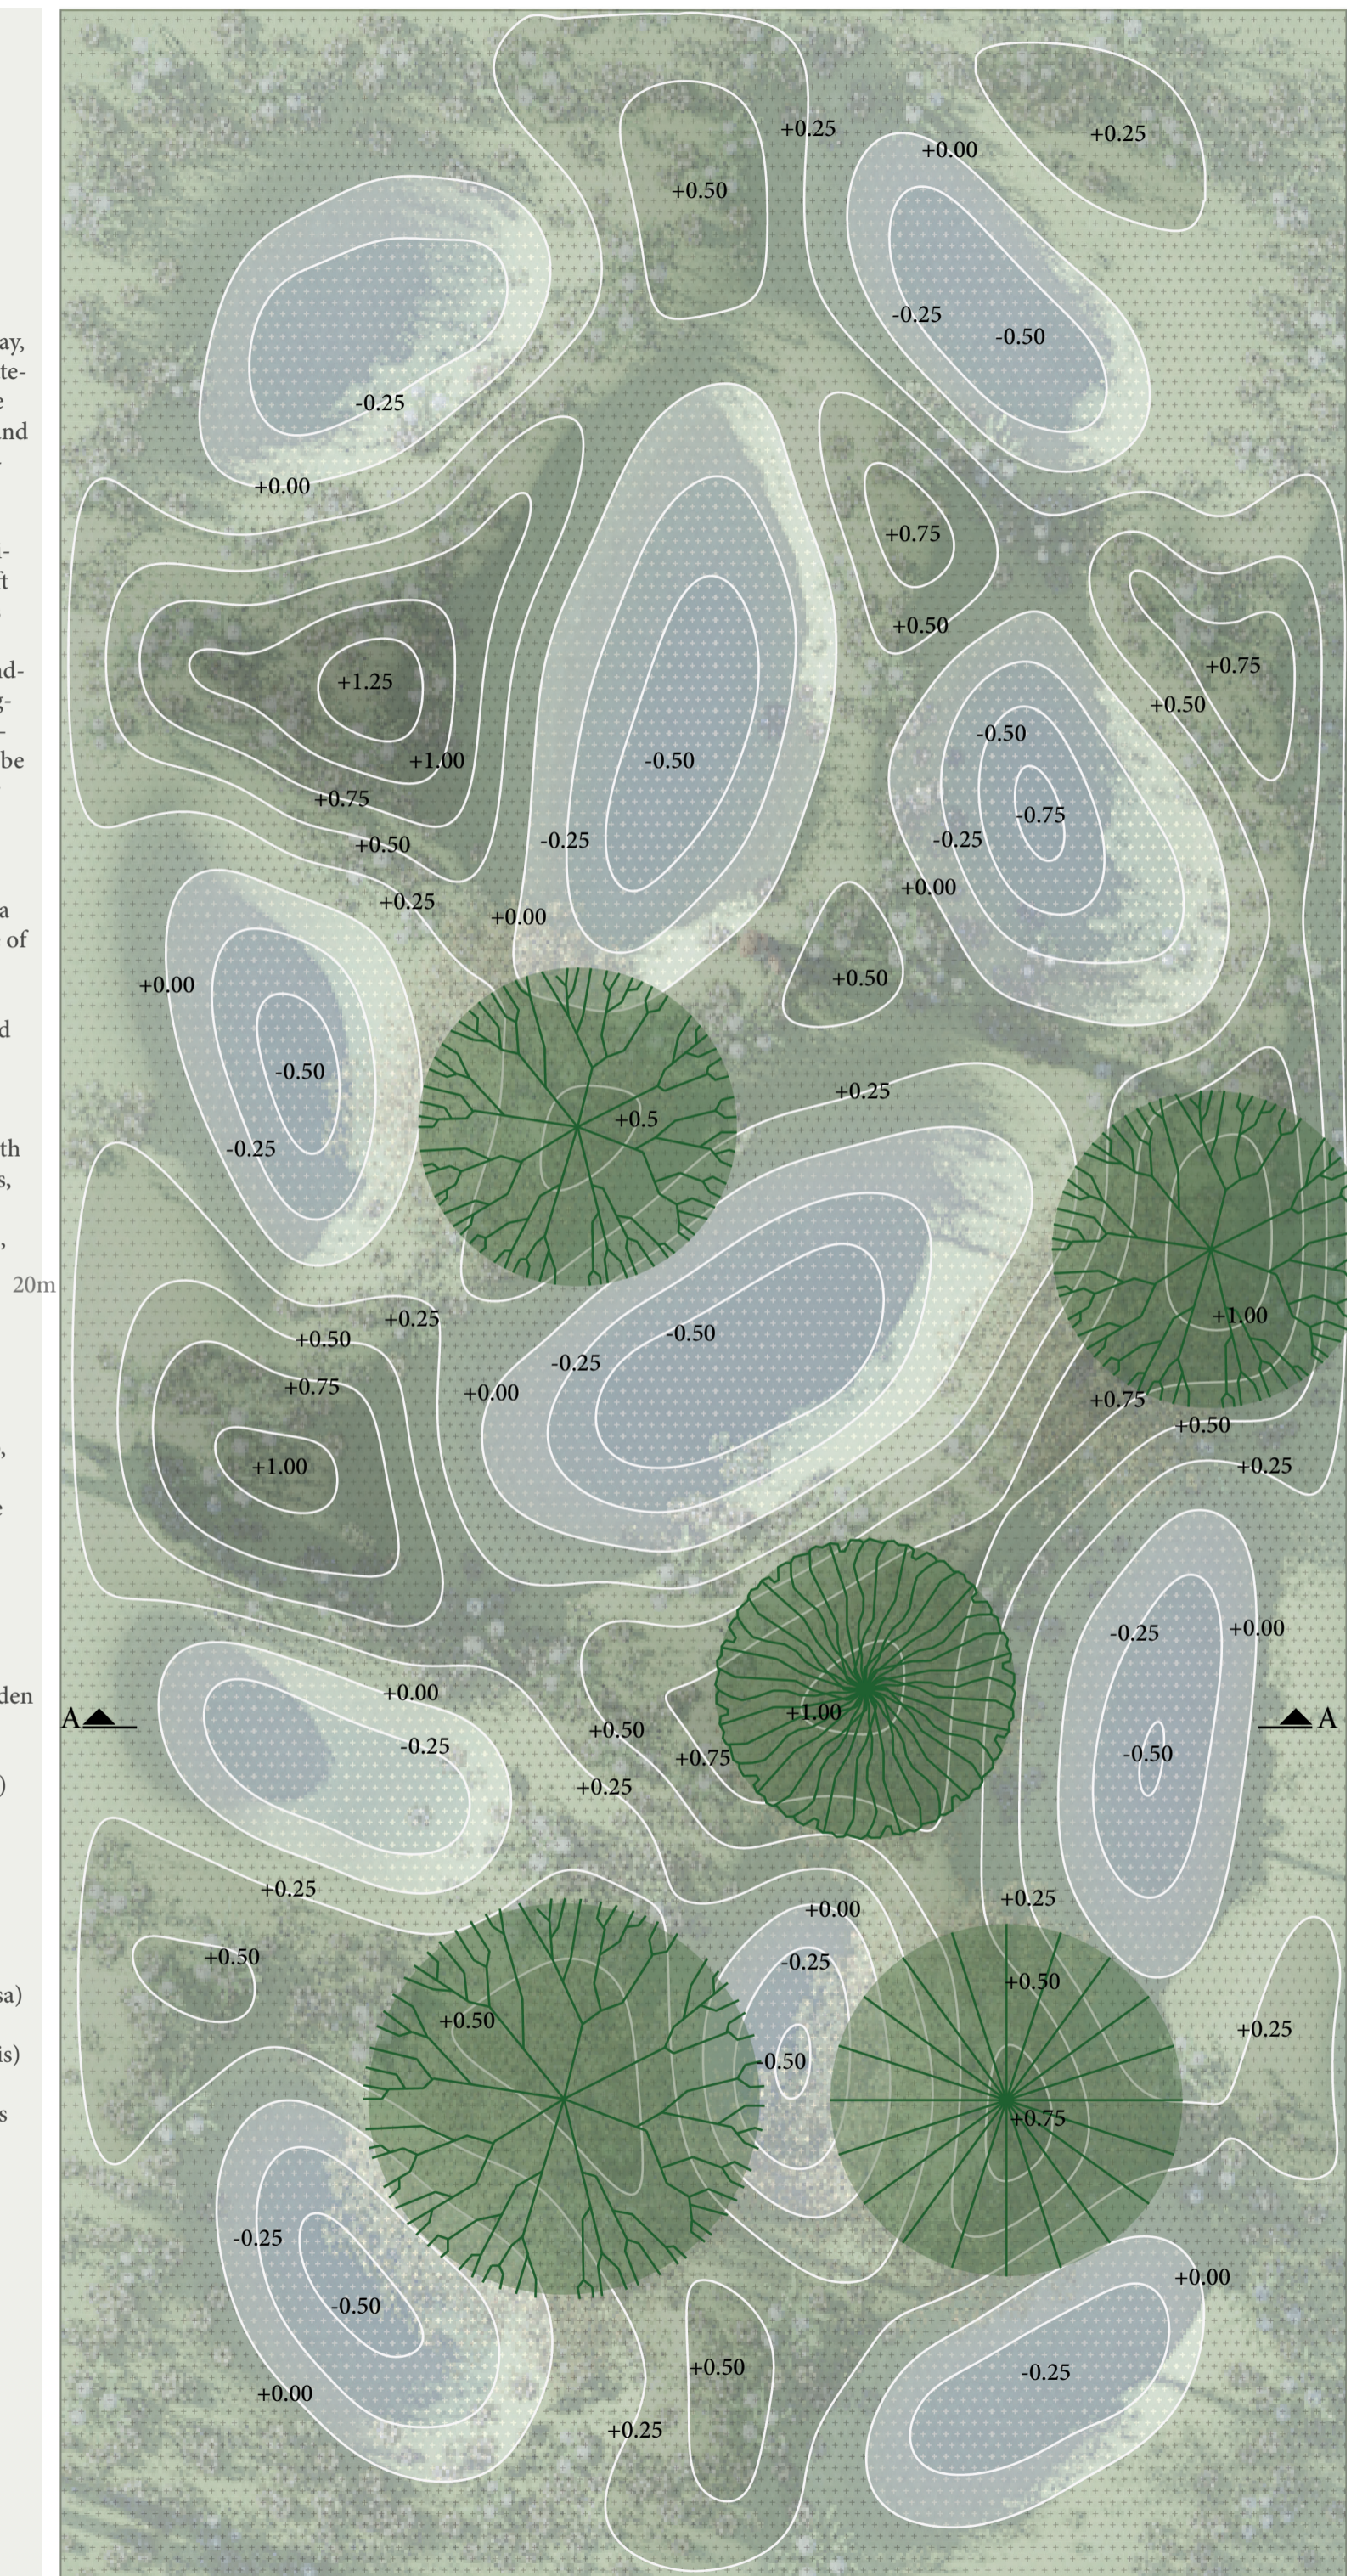

“Scars of Conflict” is inspired by the physical devastation and psychological scars left by warfare. In the First World War, battles between France and Germany left behind remarkable and nearly unrecognizable landscapes due to the intense artillery exchanges. These landscapes reflect how borders—political, geographical, and cultural—can be violently reshaped by conflict, erasing our shared memories.

Today, these landscapes stand as symbols of how society can grow back stronger — a testament to resilience and the emergence of beauty from even the darkest times.

The garden represents an artillery-bombed landscape, where impact craters have become puddle-filled depressions, and excess soil has formed small dunes across the terrain. The landscape has regrown with white-flowering meadows and young trees, symbolizing the renewal of society. The white meadow represents hope, optimism, and peace.

Plantlist:

Five young trees will be placed in the garden consisting of a mix of:

- Trembling Aspen (*Populus tremuloides*)
- Mountain Maple (*Acer spicatum*)
- Paper Birch (*Betula papyrifera*)

A meadow consisting of:

- White Clover (*Trifolium repens*)
- Tufted Hairgrass (*Deschampsia cespitosa*)
- White Avens (*Geum canadense*)
- Canada Anemone (*Anemone canadensis*)
- Northern Bedstraw (*Galium boreale*)
- Three-toothed Cinquefoil (*Sibbaldiopsis tridentata*)
- June Grass (*Koeleria macrantha*)