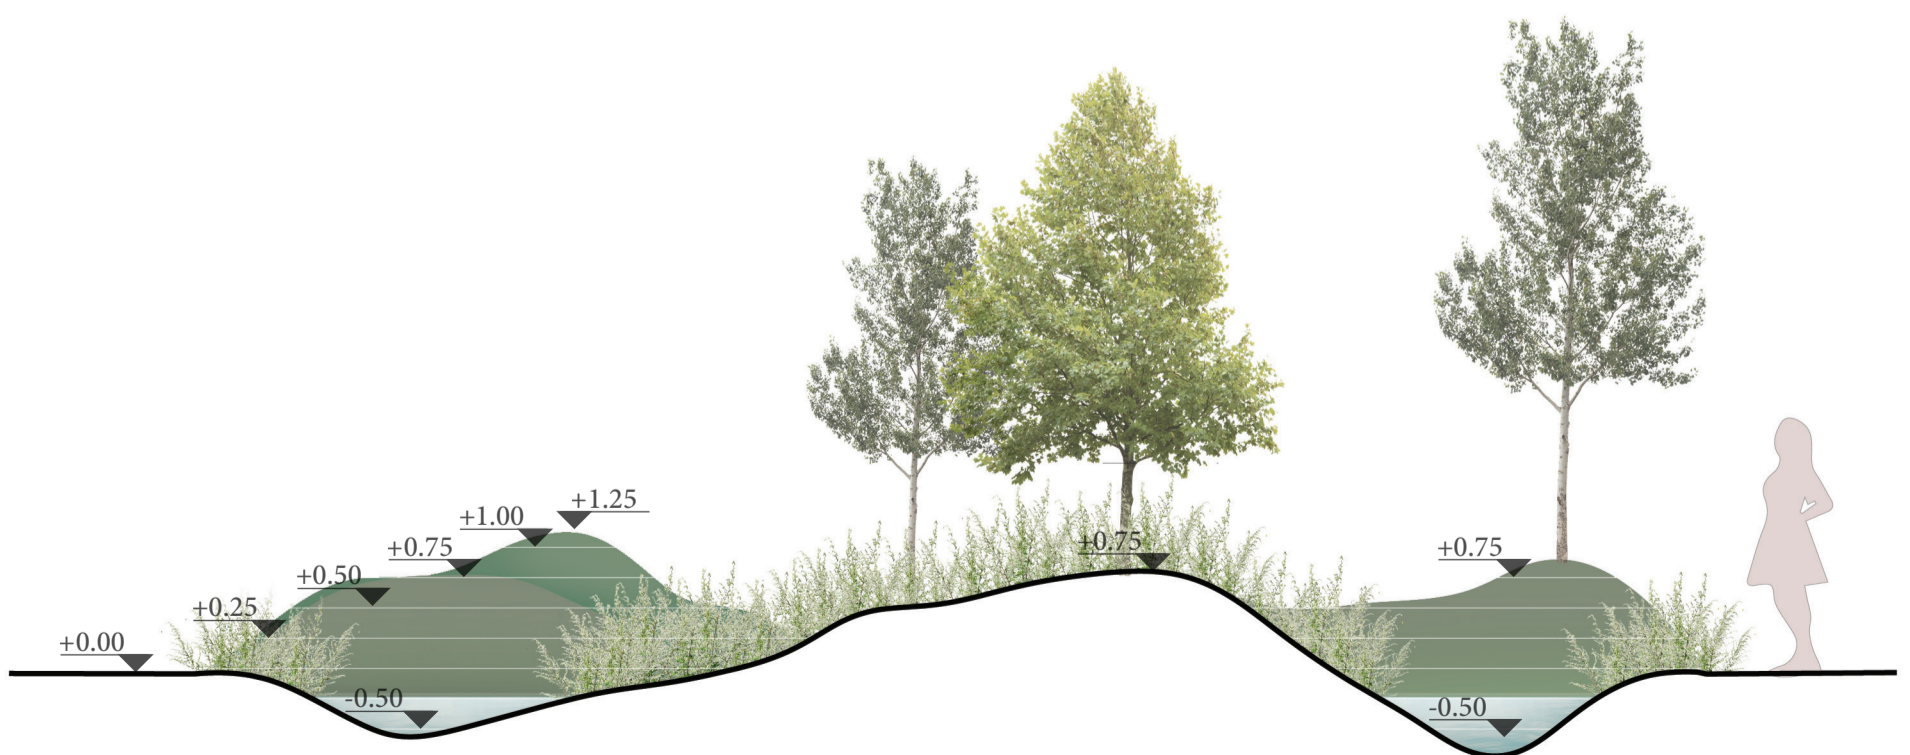

“Scars of Conflict” is inspired by the physical devastation and psychological scars left by warfare. In the First World War, battles between France and Germany left behind remarkable and nearly unrecognizable landscapes due to the intense artillery exchanges. These landscapes reflect how borders—political, geographical, and cultural—can be violently reshaped by conflict, erasing our shared memories.

Today, these landscapes stand as symbols of how society can grow back stronger — a testament to resilience and the emergence of beauty from even the darkest times.

The garden represents an artillery-bombed landscape, where impact craters have become puddle-filled depressions, and excess soil has formed small dunes across the terrain. The landscape has regrown with white-flowering meadows and young trees, symbolizing the renewal of society. The white meadow represents hope, optimism, and peace.

- White Clover (*Trifolium repens*)
- Tufted Hairgrass (*Deschampsia cespitosa*)
- White Avens (*Geum canadense*)
- Canada Anemone (*Anemone canadensis*)
- Northern Bedstraw (*Galium boreale*)
- Three-toothed Cinquefoil (*Sibbaldiopsis tridentata*)
- June Grass (*Koeleria macrantha*)

Siteplan 1:50 - Garden “Scars of Conflict”

10m

Collage - Garden "Scars of Conflict"

Section AA - 1:50 - Garden "Scars of Conflict"