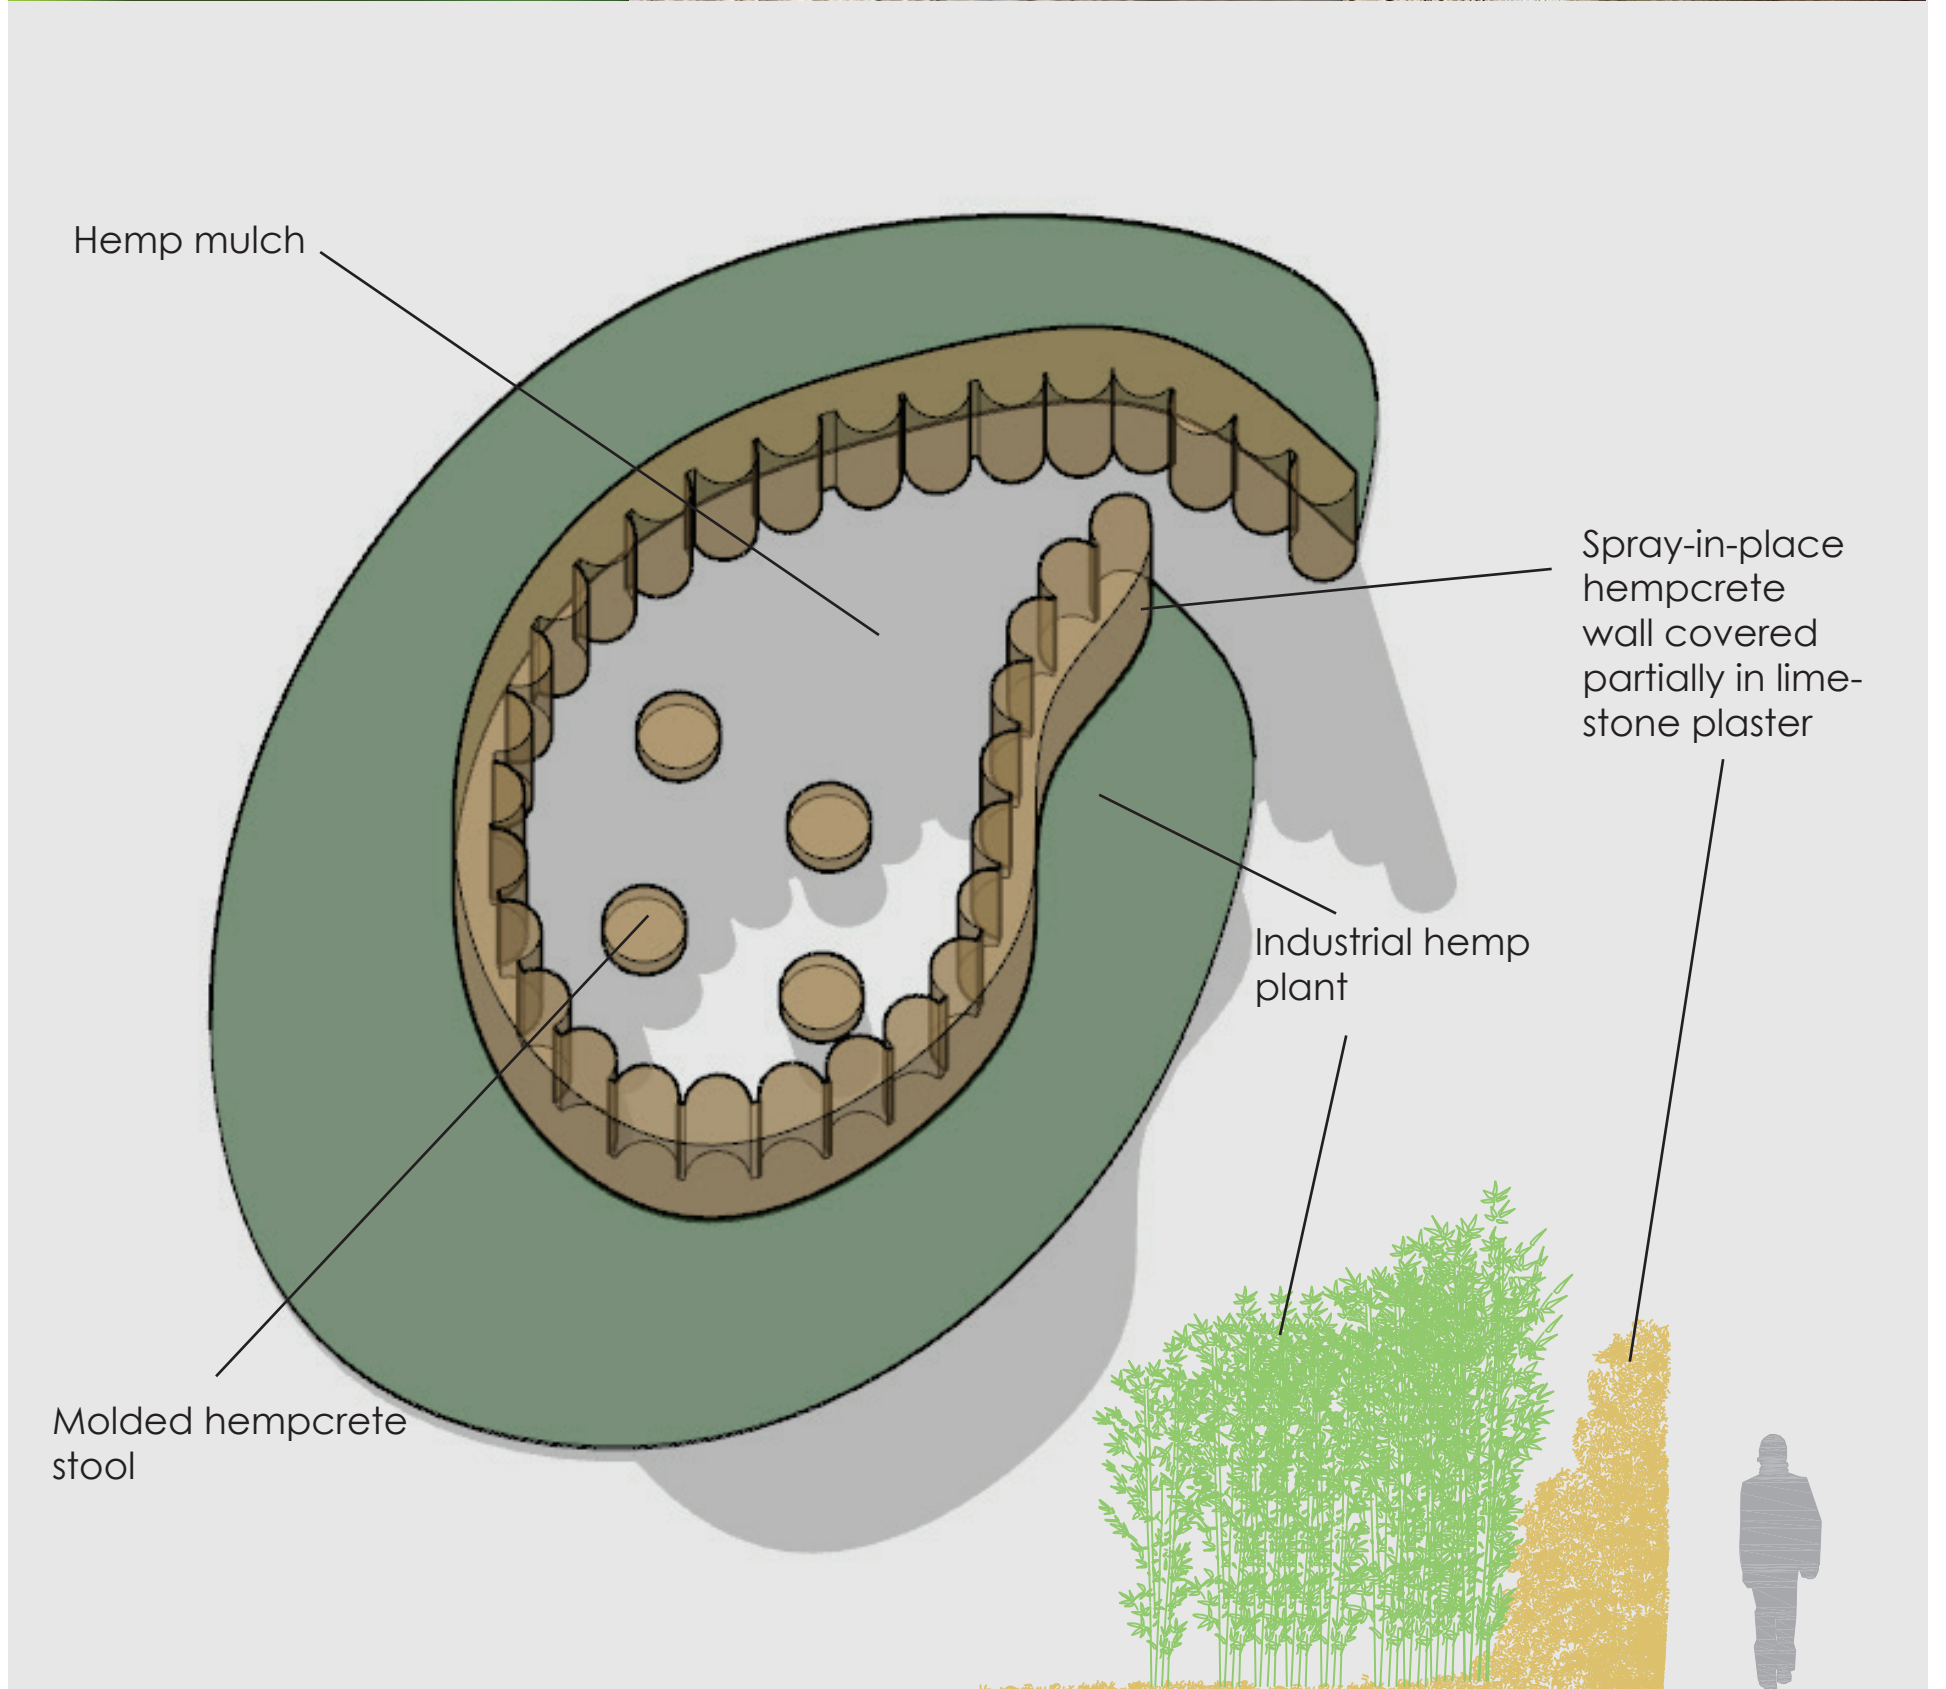

COCOON OF CONVERGENCE

“Cocoon of Convergence” stands as an immersive installation, inviting contemplation on the nature of borders—both physical and metaphorical. At its center is an organic structure, crafted from spray-in-place hempcrete, partially plastered to reveal the cycles of preservation and degradation. The flowing shapes, formed using fabric molds, echo the beauty of nature and the essence of transformation.

Surrounding this cocoon, live industrial hemp plants rise like resilient sentinels, camouflaging and concealing the interior haven. They beckon you to reflect on the interconnectedness of life. Step inside, and you'll find a serene atmosphere enriched by soft acoustics. Benches made from hemp offer a place to rest, while a floor layered with hemp mulch invites you to engage your senses.

As you interact with the growing hemp, you are encouraged to challenge your preconceived notions about this versatile material. The cocoon becomes a nurturing space for personal growth, illustrating how barriers can evolve into bridges of understanding. “Cocoon of Convergence” nurtures a commitment to sustainability and invites reflection on the potential for growth within us all.

EXTERIOR ELEVATION -The Hidden Haven Within

INTERIOR PERSPECTIVE - The Heart of Hemp Transformation