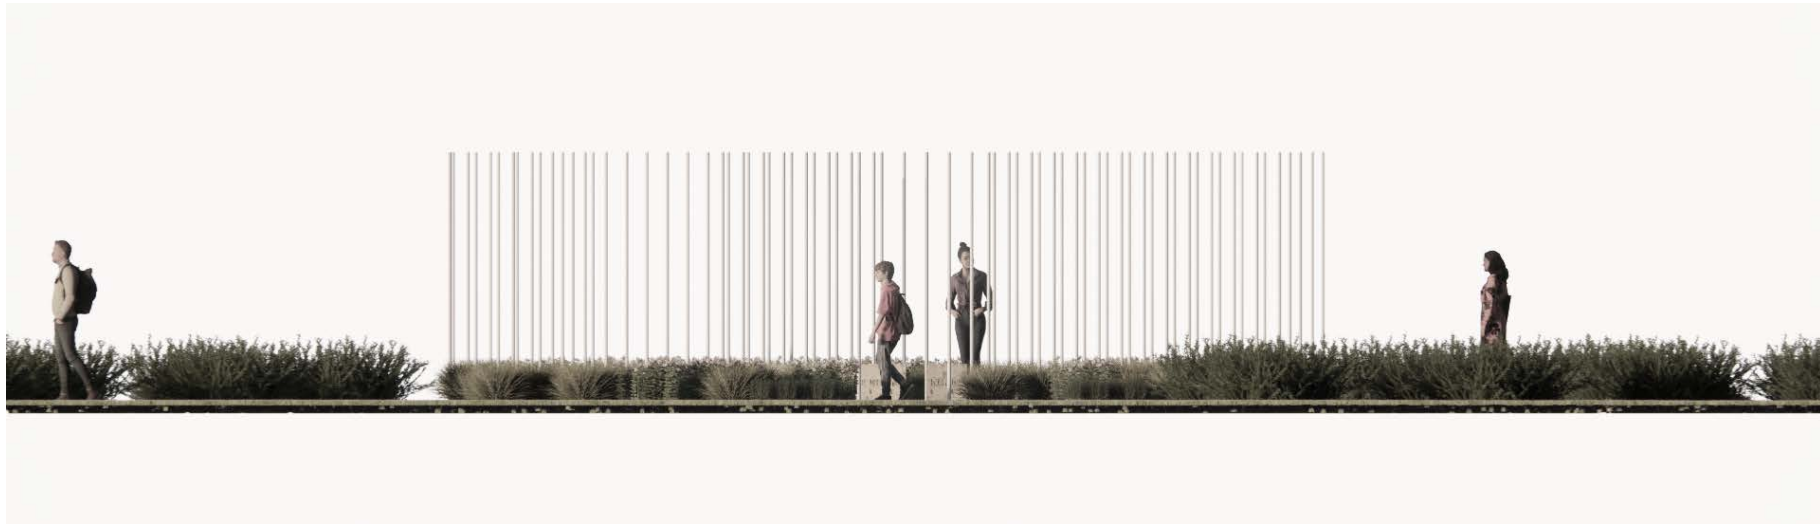

The Garden of Conversation

The world is constantly changing. Civilizations permeate each other, and we are all repeatedly influencing or being influenced. There are conflicts, learning, and then integration between local culture and foreign culture. The postcolonial boundary is dynamically blurred. The way to promote mutual understanding between different cultures is dialogue. The world today still needs effective dialogue. The green space in the Dialogue Garden symbolizes the five major continents in the world. A boundary that combines the virtual and the real is established in the center of the garden, and the boundary changes through the interaction of visitors. As the boundary changes, the space also changes. The expansion of one side will compress the space on the other side, and at the same time open up new channels to promote the mutual exchange of the spaces on both sides.

PLAN

20m

10m

1:50

PLANT LIST

Sequence Number	Name	Latin Name	Florescence	Botanical Family
1	Blue Vervain	<i>Verbena hastata</i>	July to September	*Verbenaceae
2	Big Bluestem	<i>Andropogon gerardii</i>	August to October	*poaceae
3	Slender mountain-mint	<i>Pycnanthemum tenuifolium</i>	June to September	*Lamiaceae
4	Two-leaved mitrewort	<i>Mitella diphylla</i>	May to June	*Saxifragaceae
5	Wavy hairgrass	<i>Avenella flexuosa, syn. Deschampsiaflexuosa</i>	June to July	Poaceae
6	Common Sneezeweed	<i>Helenium autumnale</i>	July to September	*Asteraceae
7	Heart-leaved aster	<i>Symphyotrichum cordifolium</i>	July to October	*Asteraceae
8	Old switch panicgrass	<i>Panicum virgatum</i>	July to October	*poaceae
9	Large false Solomon's seal	<i>Maianthemum racemosum</i>	May to June	*Asparagaceae

ELEVATION

WEST ELEVATION VIEW

SOUTH ELEVATION VIEW

AXONOMETRIC DRAWING

STRUCTURES

Symbolizes the Dynamic Boundaries

GRASS

Symbolizes the Main Continent

LAND

Symbolizes the Word

PERSPECTIVE

PERSPECTIVE