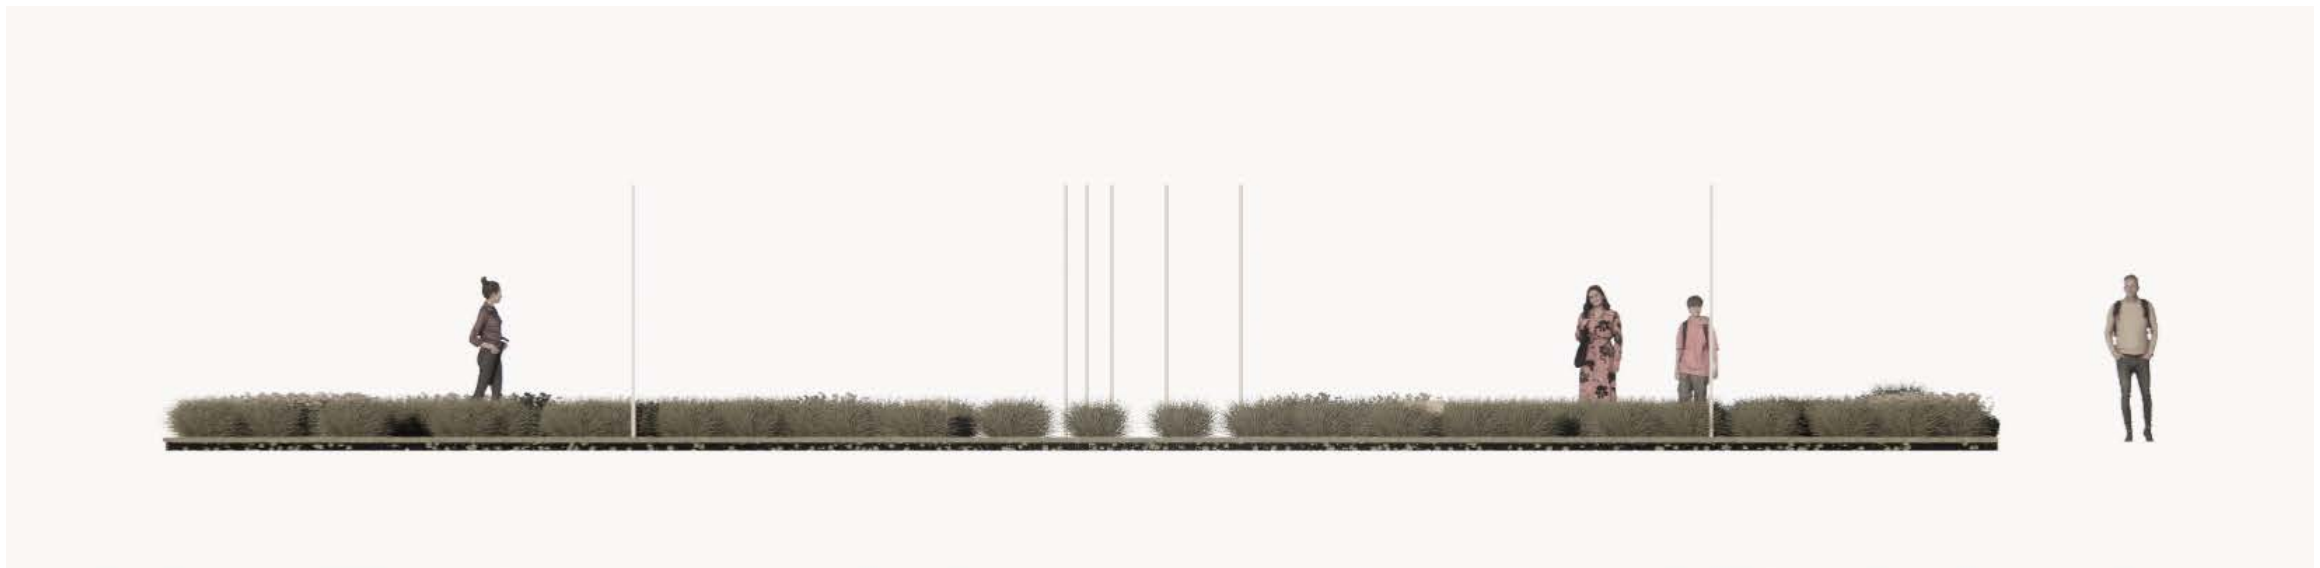

The Garden of Conversation

The world is constantly changing. Civilizations permeate each other, and we are all repeatedly influencing or being influenced. There are conflicts, learning, and then integration between local culture and foreign culture. The postcolonial boundary is dynamically blurred. The way to promote mutual understanding between different cultures is dialogue. The world today still needs effective dialogue. The green space in the Dialogue Garden symbolizes the five major continents in the world. A boundary that combines the virtual and the real is established in the center of the garden, and the boundary changes through the interaction of visitors. As the boundary changes, the space also changes. The expansion of one side will compress the space on the other side, and at the same time open up new channels to promote the mutual exchange of the spaces on both sides.

PLAN

20m

10m

1:50

PLANT LIST

Sequence Number	Name	Latin Name	Florescence	Botanical Family
1	Blue Vervain	<i>Verbena hastata</i>	July to September	*Verbenaceae
2	Big Bluestem	<i>Andropogon gerardii</i>	August to October	*poaceae
3	Slender mountain-mint	<i>Pycnanthemum tenuifolium</i>	June to September	*Lamiaceae
4	Two-leaved mitrewort	<i>Mitella diphylla</i>	May to June	*Saxifragaceae
5	Wavy hairgrass	<i>Avenella flexuosa, syn. Deschampsiaflexuosa</i>	June to July	Poaceae
6	Common Sneezeweed	<i>Helenium autumnale</i>	July to September	*Asteraceae
7	Heart-leaved aster	<i>Symphyotrichum cordifolium</i>	July to October	*Asteraceae
8	Old switch panicgrass	<i>Panicum virgatum</i>	July to October	*poaceae
9	Large false Solomon's seal	<i>Maianthemum racemosum</i>	May to June	*Asparagaceae

ELEVATION

WEST ELEVATION VIEW

SOUTH ELEVATION VIEW

AXONOMETRIC DRAWING

STRUCTURES

Symbolizes the Dynamic Boundaries

GRASS

Symbolizes the Main Continent

LAND

Symbolizes the Word

PERSPECTIVE

PERSPECTIVE