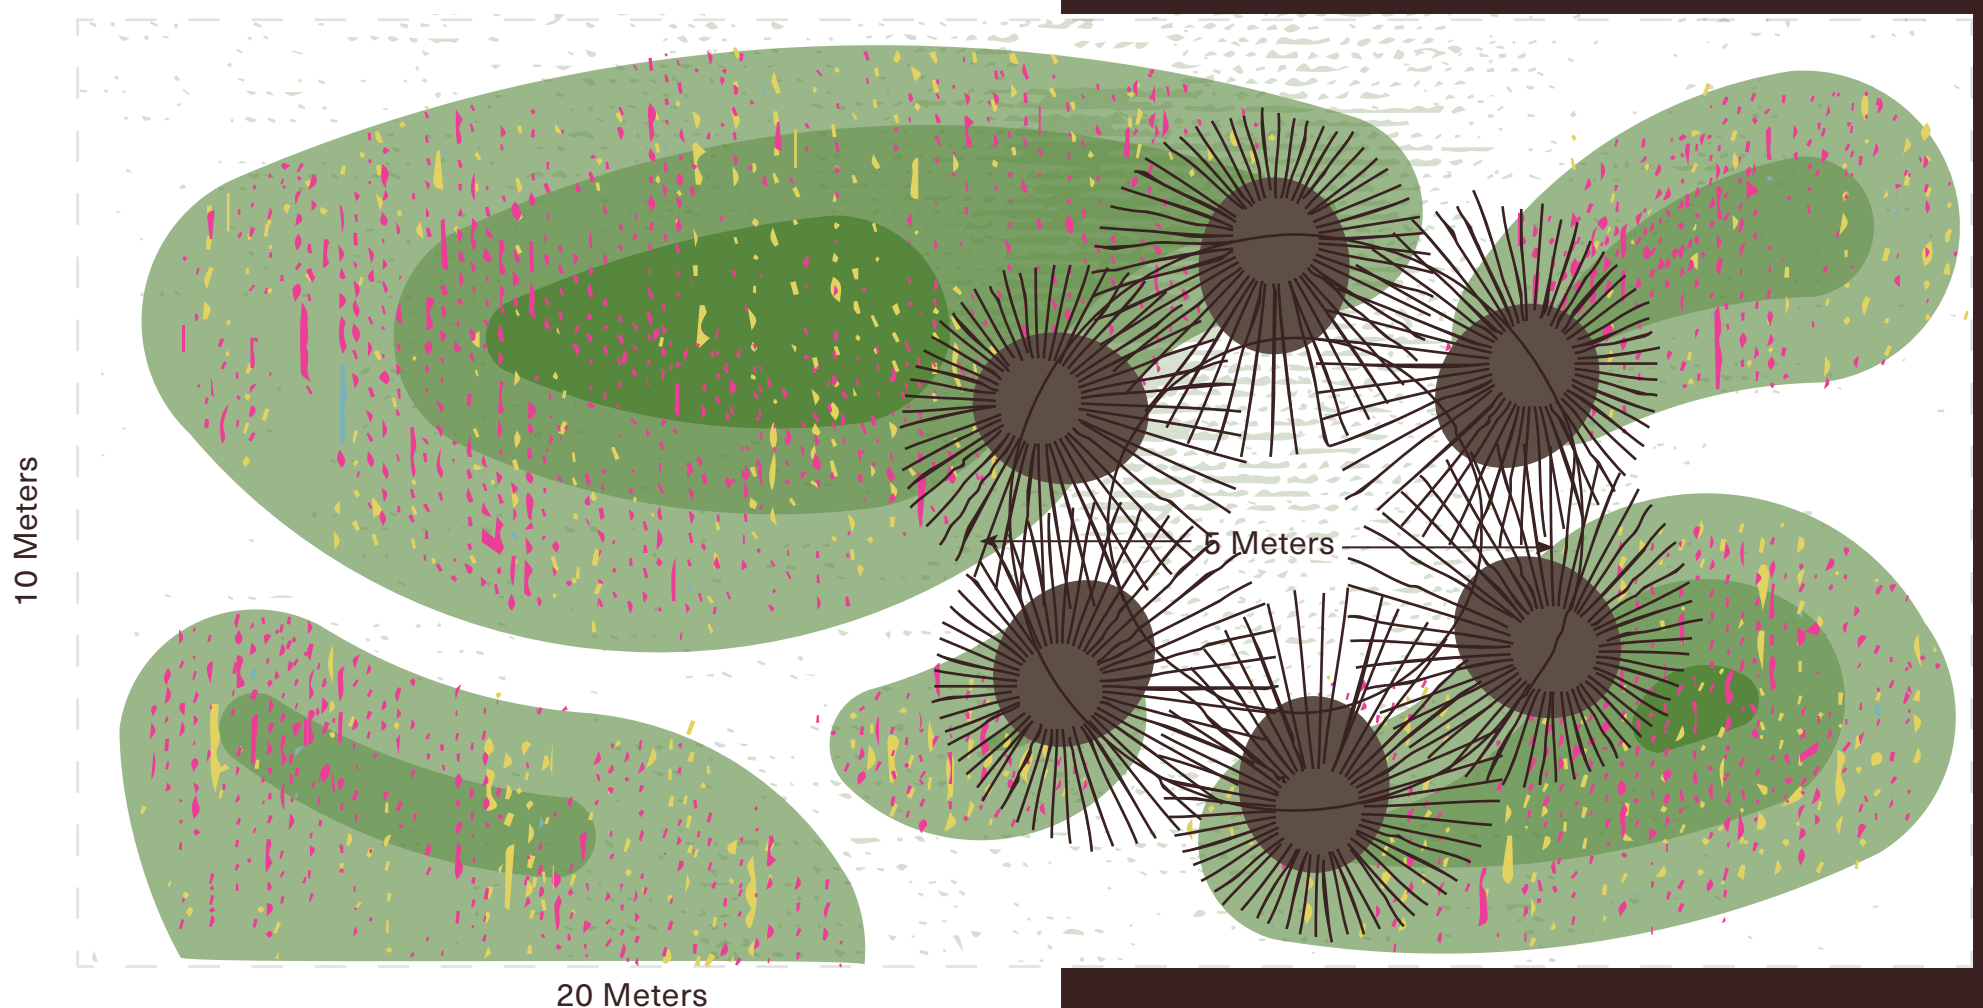

BURROW UNDER THE GROVE

PROJECT NARRATIVE

IN A TYPICAL tree stand, the individual thrives through participation in the group. The community provides resilience and life-support functions with its network of shared roots. In our garden, the visitor is drawn into a bower of interwoven branches, which arch away from cylindrical planters anchored to the ground. The arching branches will be woven into basket-planters with reedy thatch and will host a lush and diverse plant community. The ensemble is meant to evoke, albeit abstractly, the experience of an aspen grove from a “worm’s-eye” perspective among its web of roots. The garden shall offer experiences both primeval and fresh, appealing to the archetype of the Sacred Grove, a locus for ritual, memory and meditation. In addition, the installation shall demonstrate conservation action and the empowerment of indigenous peoples; the basket planters will be woven of locally-harvested invasive plants—phragmites, reed meadow grass, autumn olive, Norway maple and buckthorn—using traditional basket-weaving techniques. And the bower of roots shall showcase the bent wood construction of Eastern Woodlands indigenous peoples.

PLANT LIST

SHADE MIX UNDER PLANTERS

Gaultheria procumbens Wintergreen	Thelypteris noveboracensis New York Fern
Carex stricta Tussock Sedge	Polystichum acrostichoides Christmas Fern
Cornus canadensis Bunch Berry	Polystichum commune Haircap Moss
Osmunda cinnamomea Cinnamon Fern	Vaccinium angustifolium Lowbush Blueberry

SUN MIX ON MOUNDS