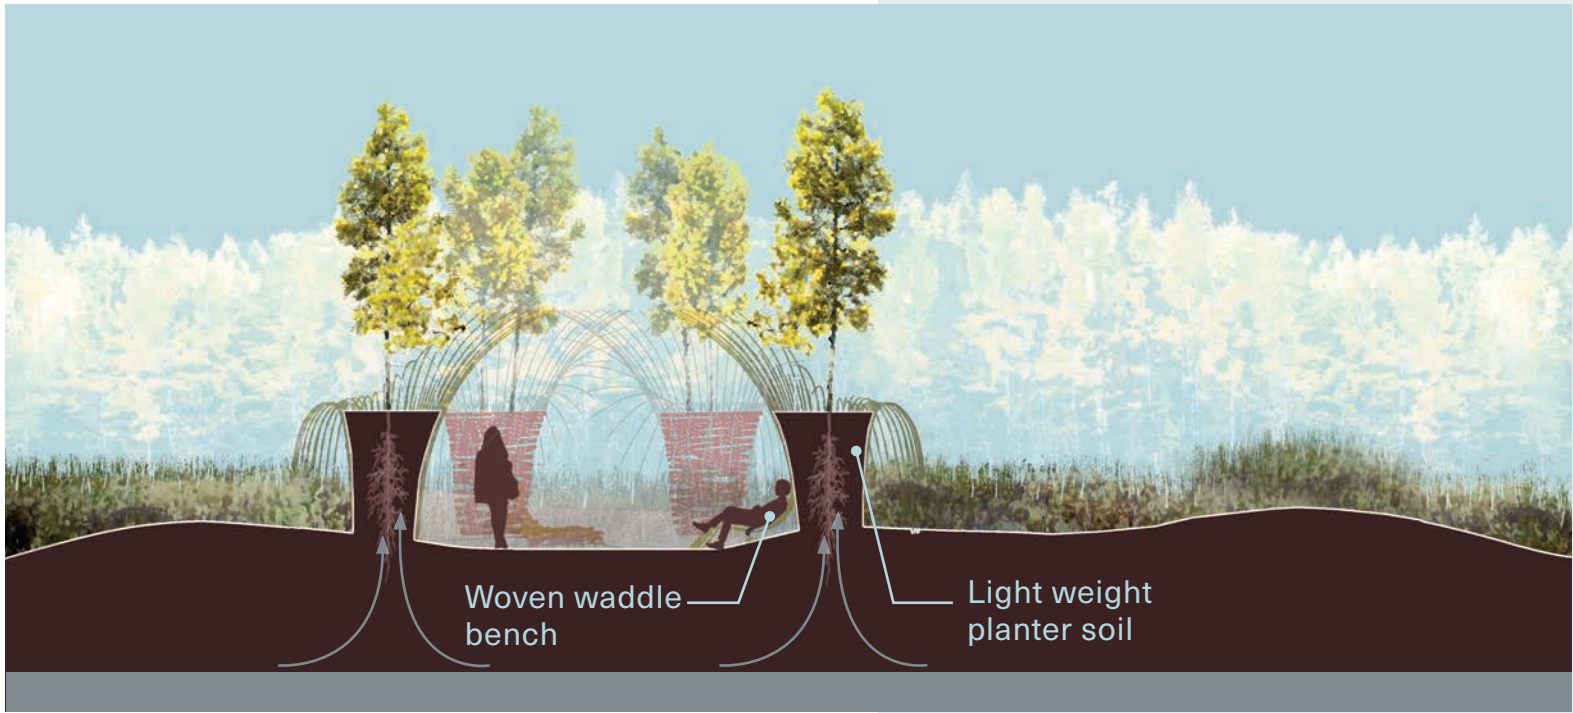

SECTION 1:100