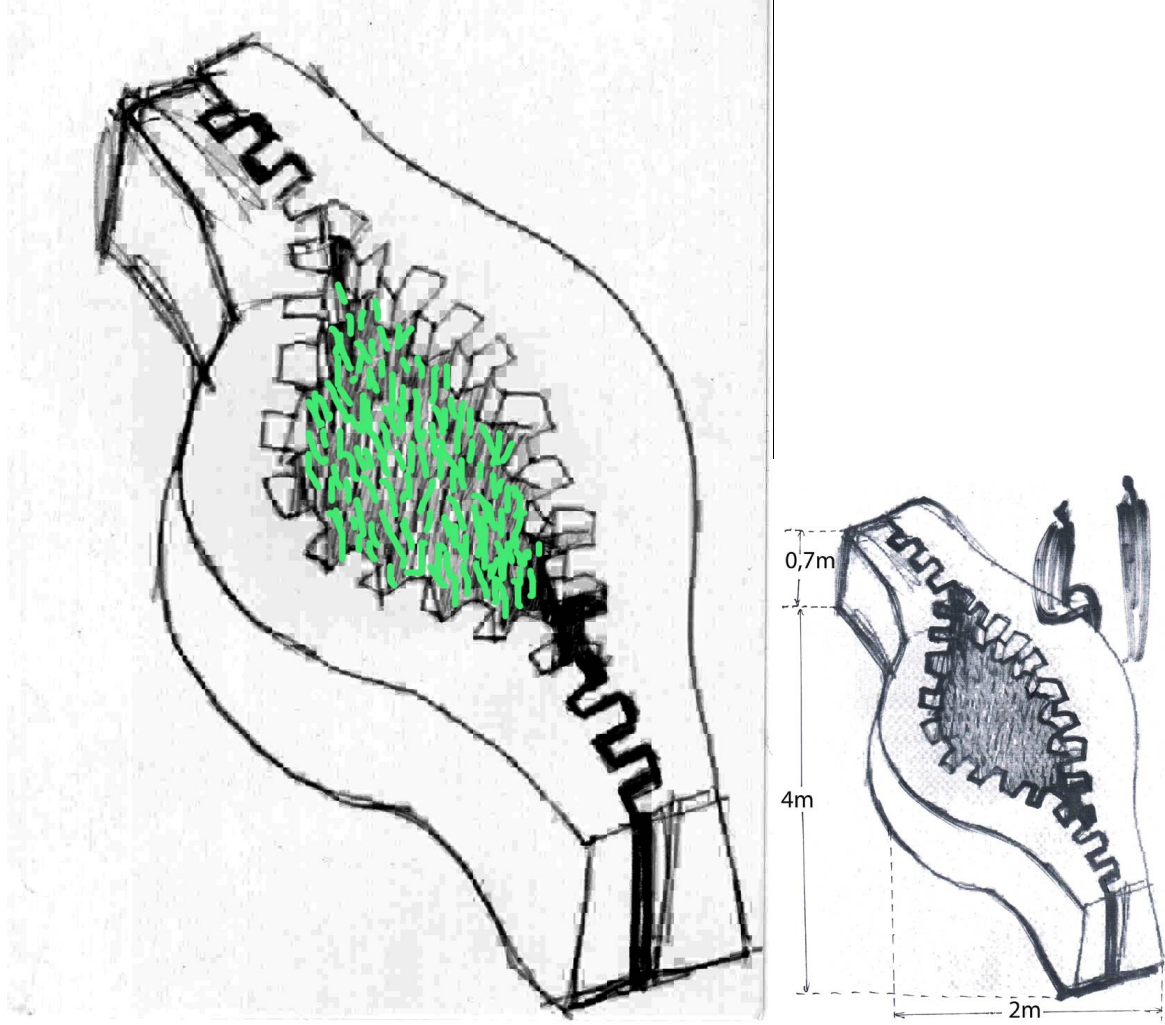

Project **Zip nature Bench** ; **UfXYb** presents 3 objects wood bench opening with the form of ZIP-the nature . The sculpture will be place for relaxing and playing the children and visitors.

'H\Y`d`Ubhg`]bg]XY`Wb`VY`VYUbgž`Ufi [i `U" fYX`VYYh`UbX`hi fb]d"
H\Uh`Wb`VY`dYfZYW[UfXYb`Zcf`fcchg`j Y[]hUV`Yg"

The compact size of sculpture is: 400 cm x 200cm x 70cm.
In the hole in the middle need soil and plant grass

ZIP NATURE BENCH GARDEN PROJECT RUMEN DIMITROV

ZIP NATURE GARDEN