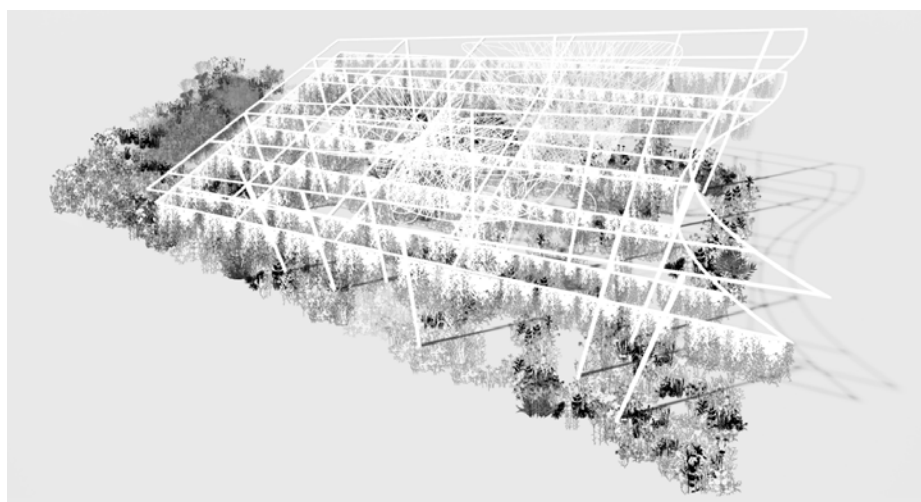

Understory reveals the narratives of the underground and understory of the forest. The story of the earth's crust- just below and above- is full of life. This metaphorical live layer of ground is peeled up to reveal its underworkings as we look up into the sky, and looking down towards our feet we become immersed in the inner workings of minerals, plants, and technology. We read this thick ground from afar in relationship to the atmosphere - the mineral layer, the suspended fibrous network of air plants that register the underworking of the crust. The field of sensors embedded in structure are constantly measuring, mapping and adapting the atmospheric conditions. Constant monitoring and adjustment of the humidity in this garden support the plant species and humans that are contained within the space at any given time- the garden sees technology and nature as a reciprocated relationship of care. Understory is a moment of seeing the world differently; it is a moment of transforming our values of the minerals and life that is the thickened ground supporting all living beings.

o A list of suggested plants.

Hanging structure
Spanish moss - *Tillandsia usneoides*

On the ground
Herbaceous plants
Ferns
Grasses,
Mosses,
Lichens

In salty areas
Austrostipa stipoides
Lachnagrostis punicea ssp. *punicea*
Ficinia nodosa

Understory

UnderStory
View01

UnderStory
View 02

UnderStory
Plan

UnderStory
Section